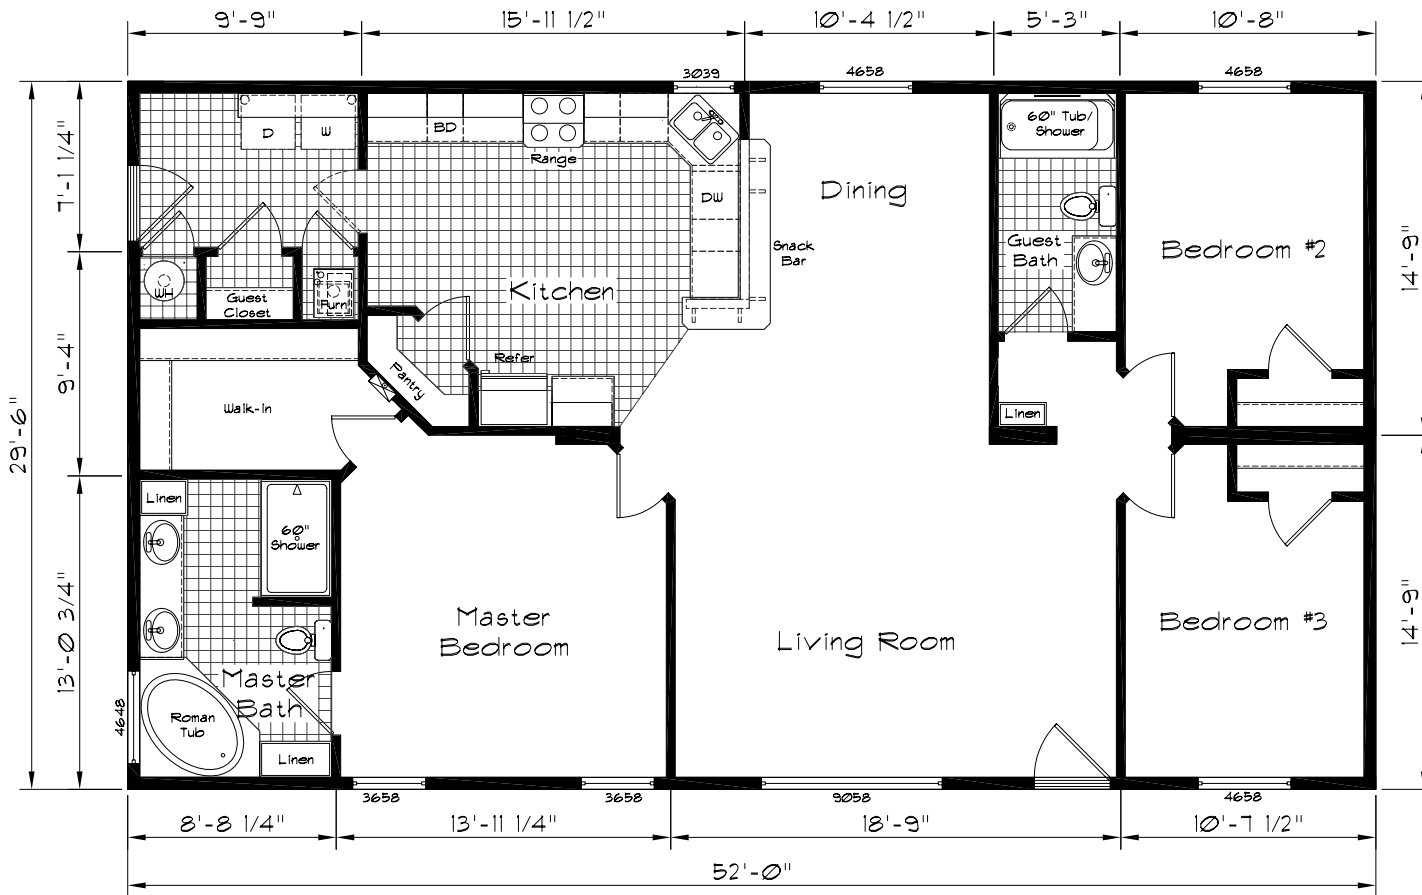

Cedar Canyon

Model: 2020
 3 Bedroom, 2 Bath
 1534 Square Feet
 Floor Size
 52'-0" x 29'-6"