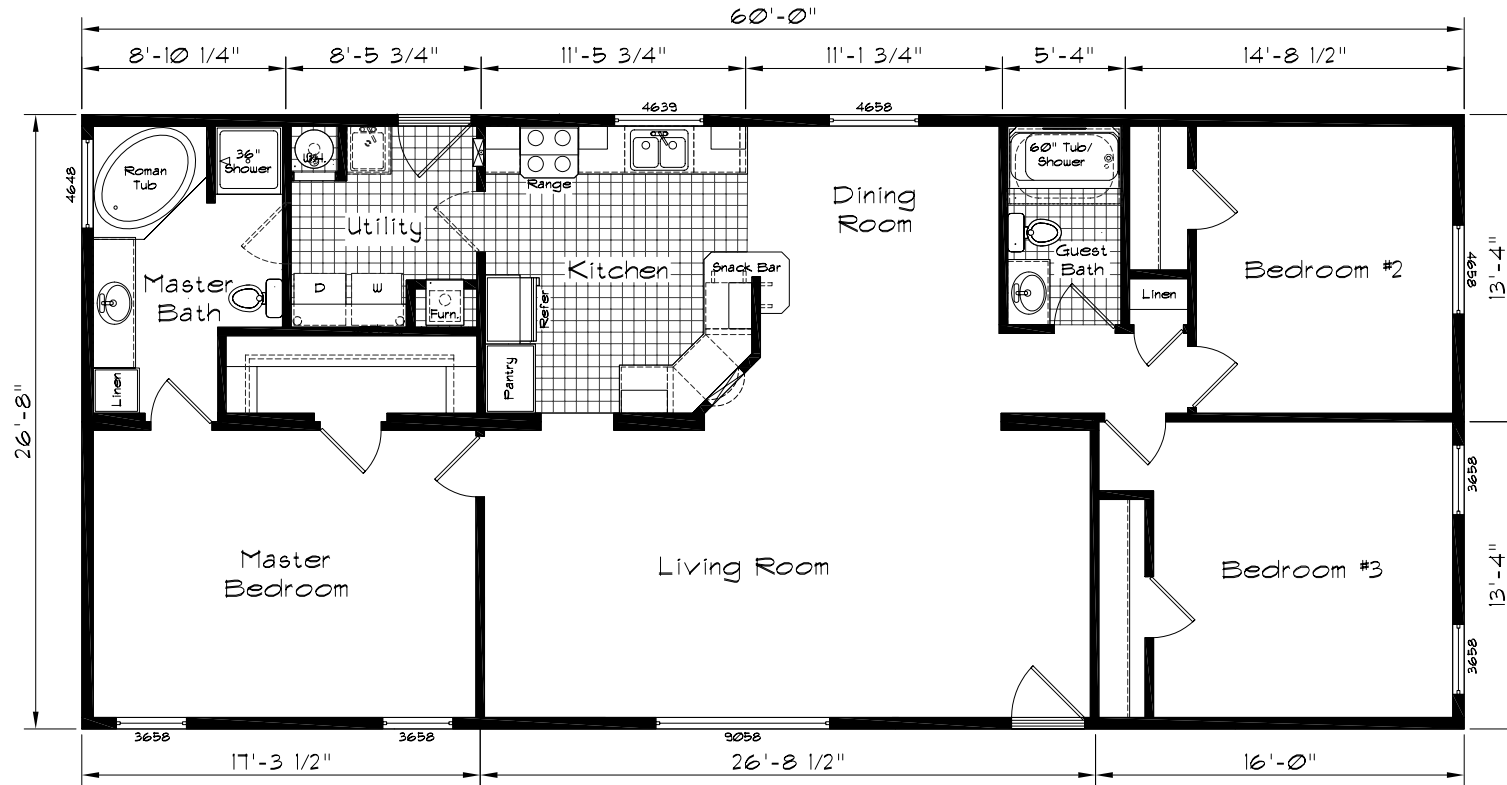

Cedar Canyon

Model: 2016
 3 Bedroom, 2 Bath
 1600 Square Feet
 Floor Size
 60'-0"x26'-8"