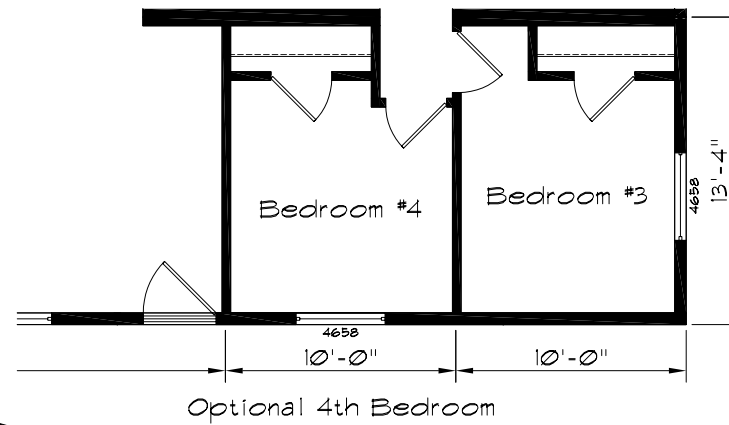

Cedar Canyon

Model: 2016
 3 Bedroom, 2 Bath
 1600 Square Feet
 Floor Size
 60'-0"x26'-8"