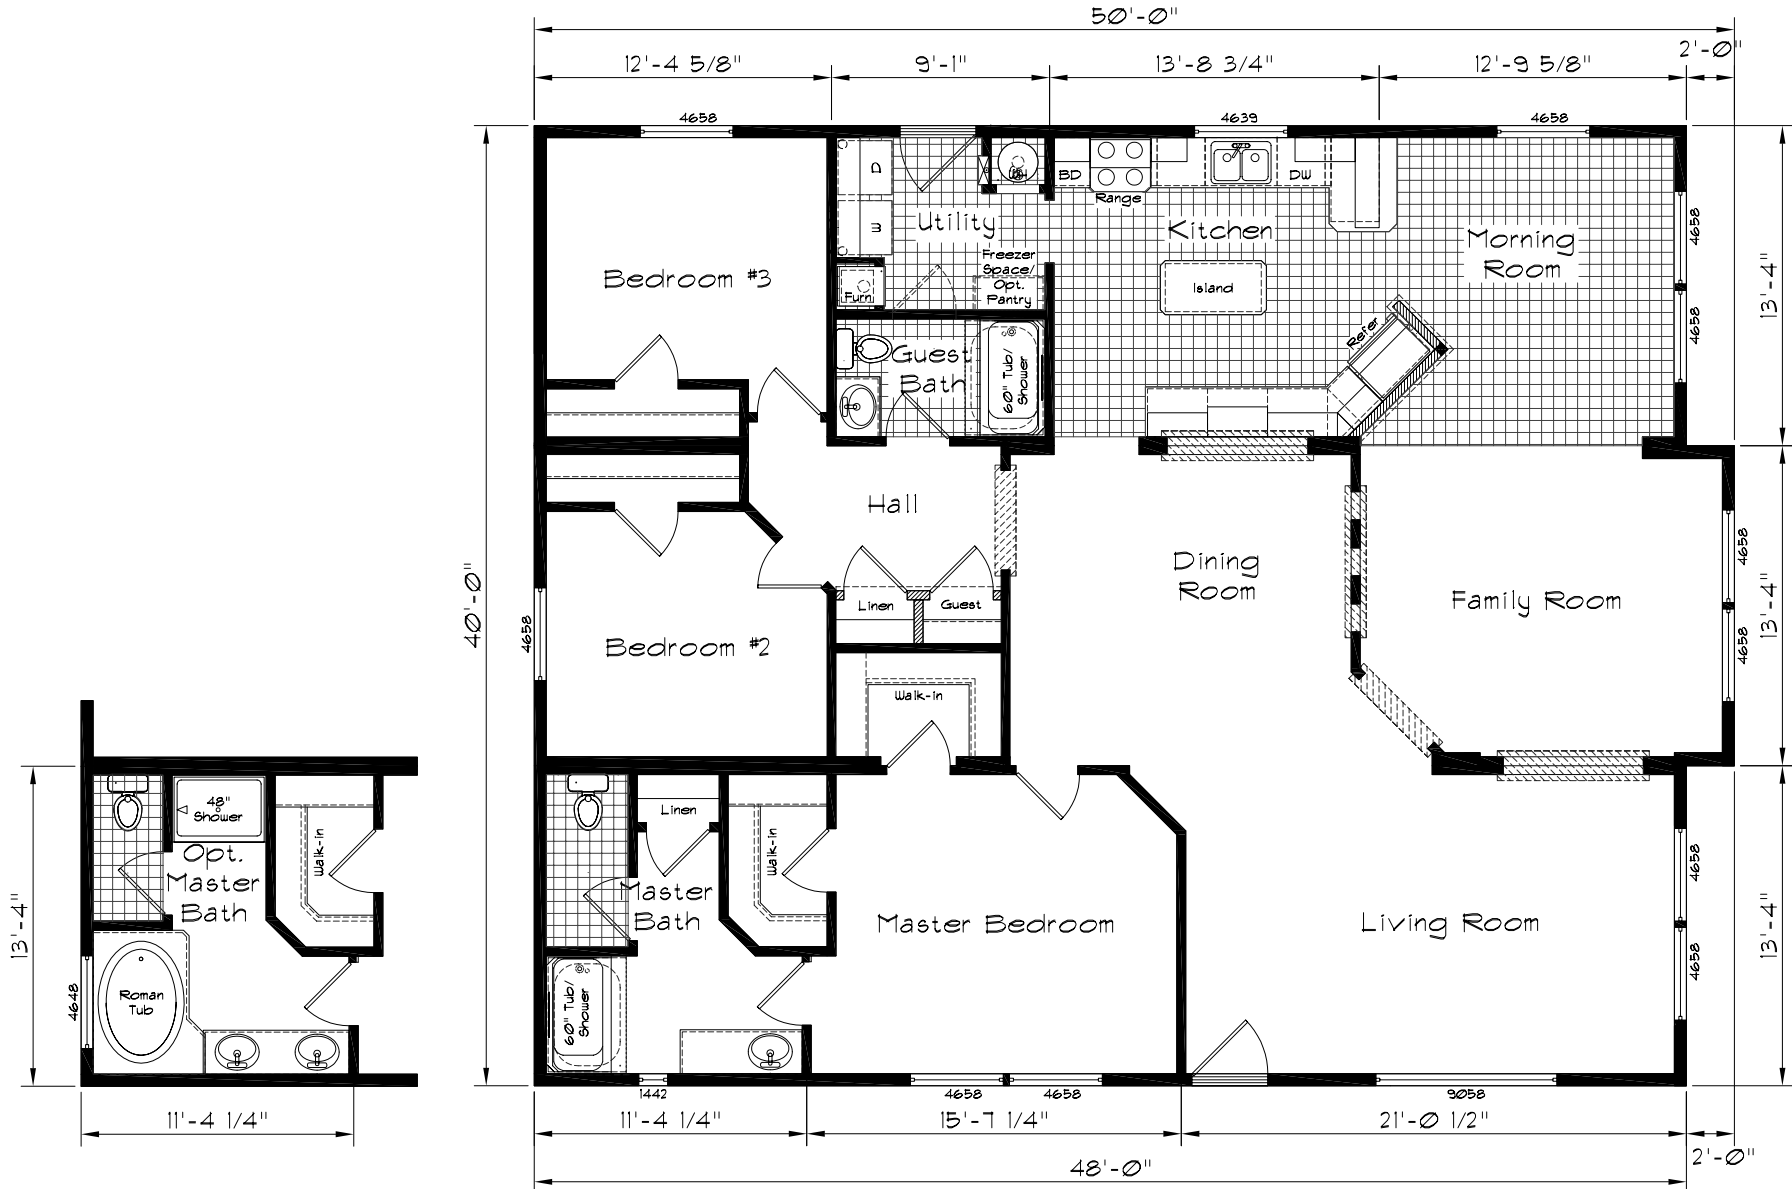

# Cedar Canyon

Model: 2010  
 3 Bedroom, 2 Bath  
 1947 Square Feet  
 Floor Size  
 48'-0" x 40'-0"