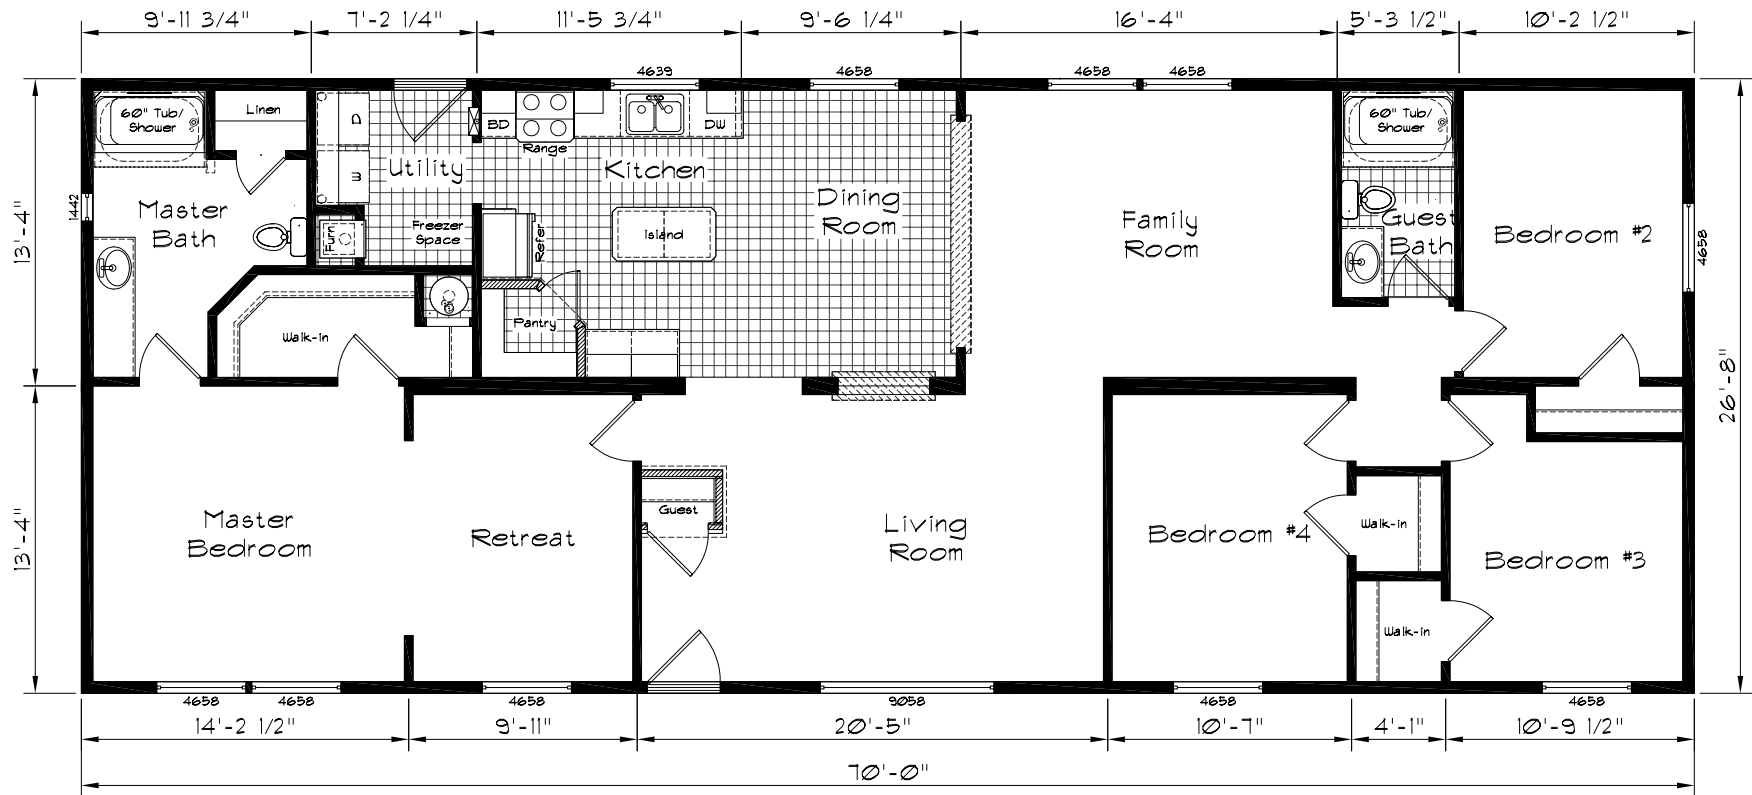

Cedar Canyon

Opt. Recessed Entry

Model: 2009
 4 Bedroom, 2 Bath
 1867 Square Feet
 Floor Size
 70'-0" x 26'-8"