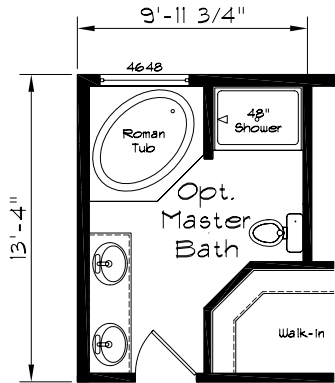

Cedar Canyon

Opt. Recessed Entry

Model: 2009
 4 Bedroom, 2 Bath
 1867 Square Feet
 Floor Size
 70'-0" x 26'-8"