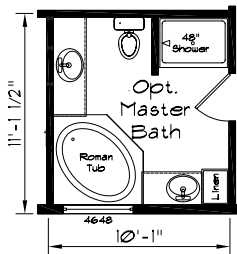

Cedar Canyon

Model: 2008
 4 Bedroom, 2 Bath
 2085 Square Feet
 Actual Floor Size
 70'-8" x 29'-6"