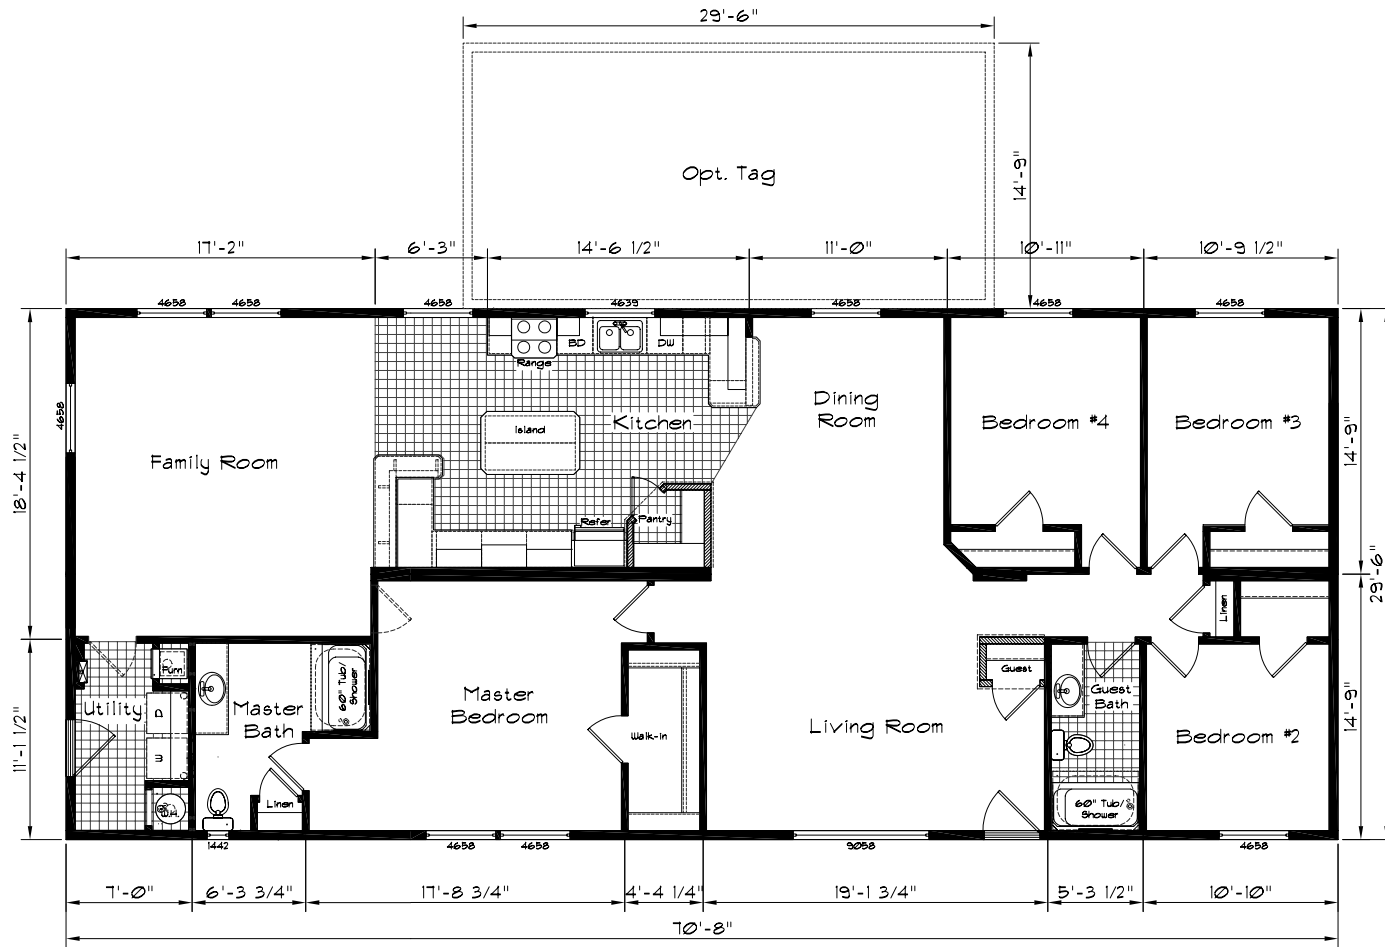

Cedar Canyon

Model: 2008
 4 Bedroom, 2 Bath
 2085 Square Feet
 Actual Floor Size
 70'-8" x 29'-6"