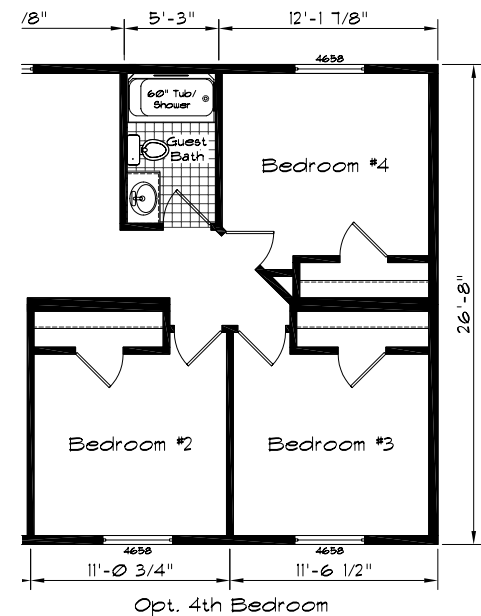

Cedar Canyon

Model: 2007
 3 Bedroom, 2 Bath
 1600 Square Feet
 Floor Size
 60'-0" x 26'-8"