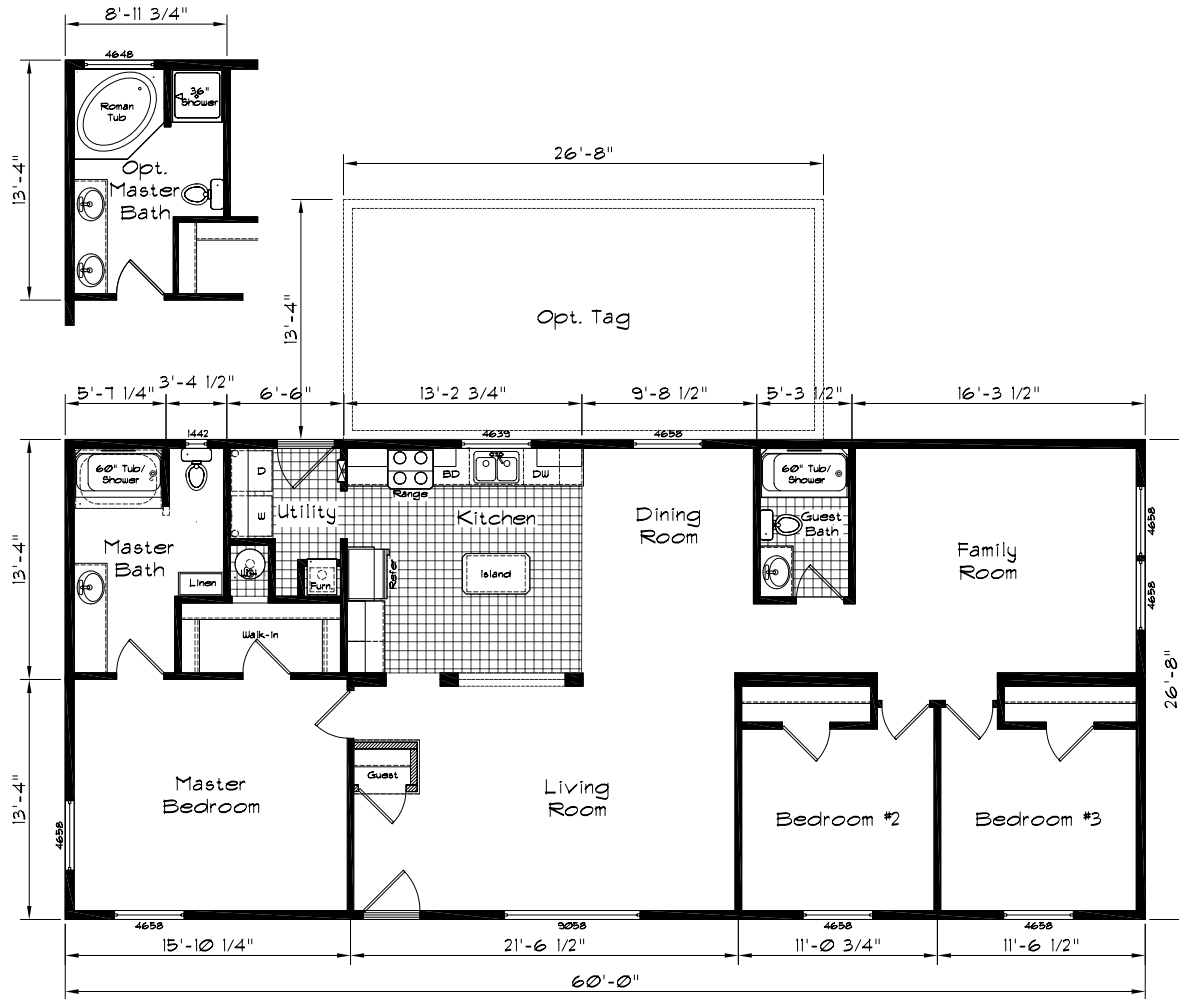

Cedar Canyon

Model: 2007
 3 Bedroom, 2 Bath
 1600 Square Feet
 Floor Size
 60'-0" x 26'-8"