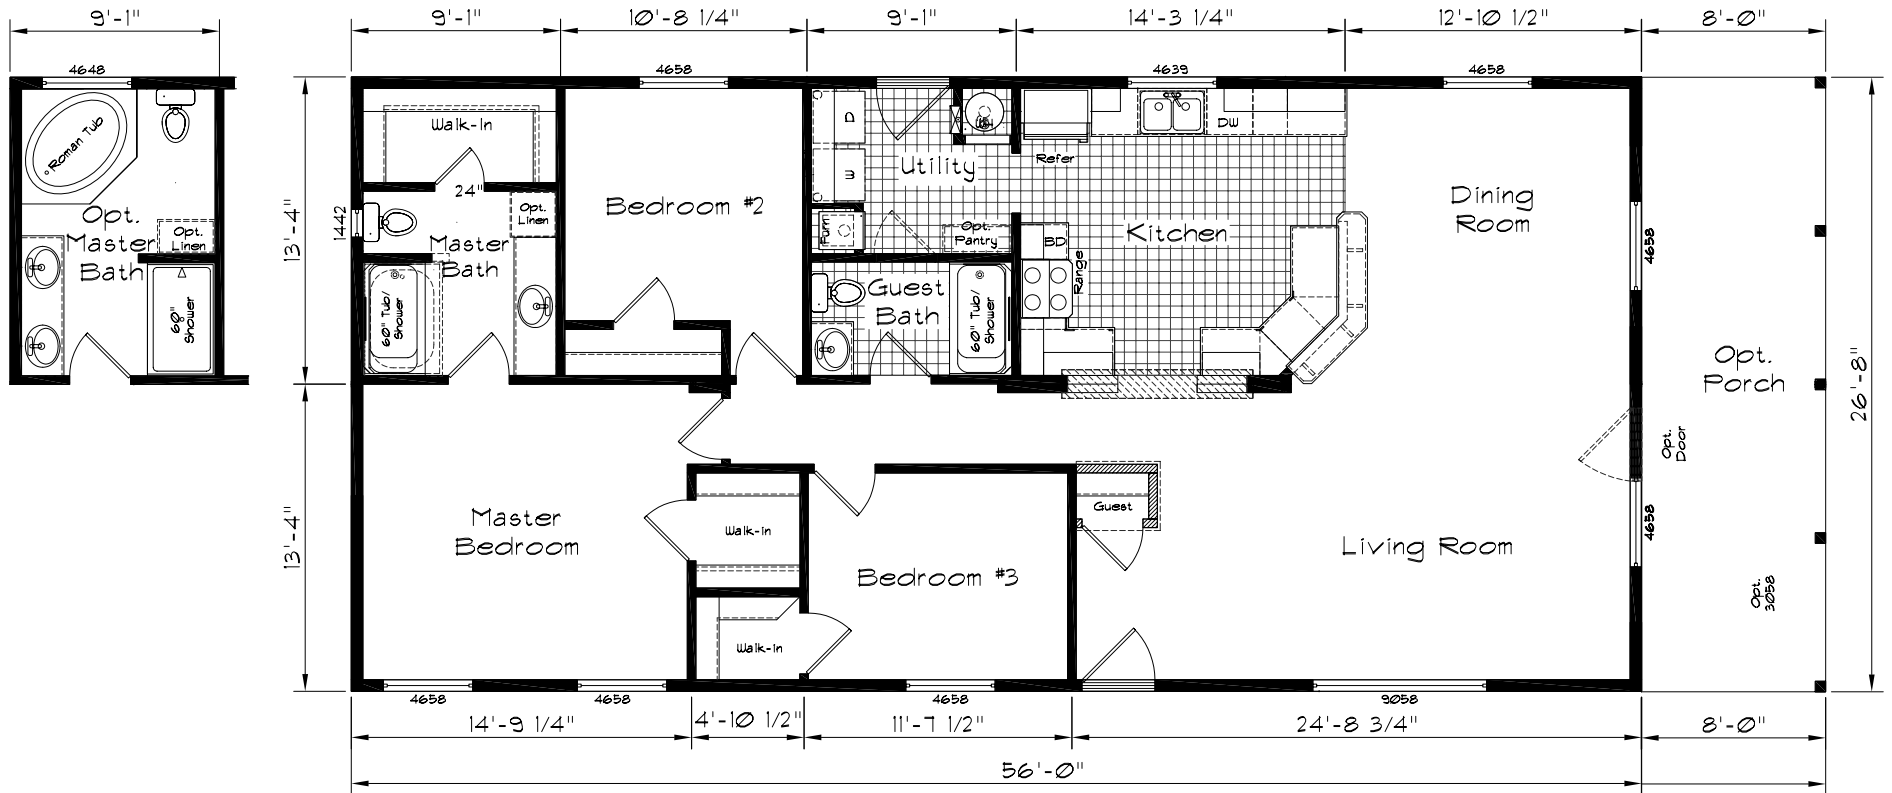

Cedar Canyon

Model: 2006
 3 Bedroom, 2 Bath
 1494 Square Feet
 Floor Size
 56'-0"x26'-8"