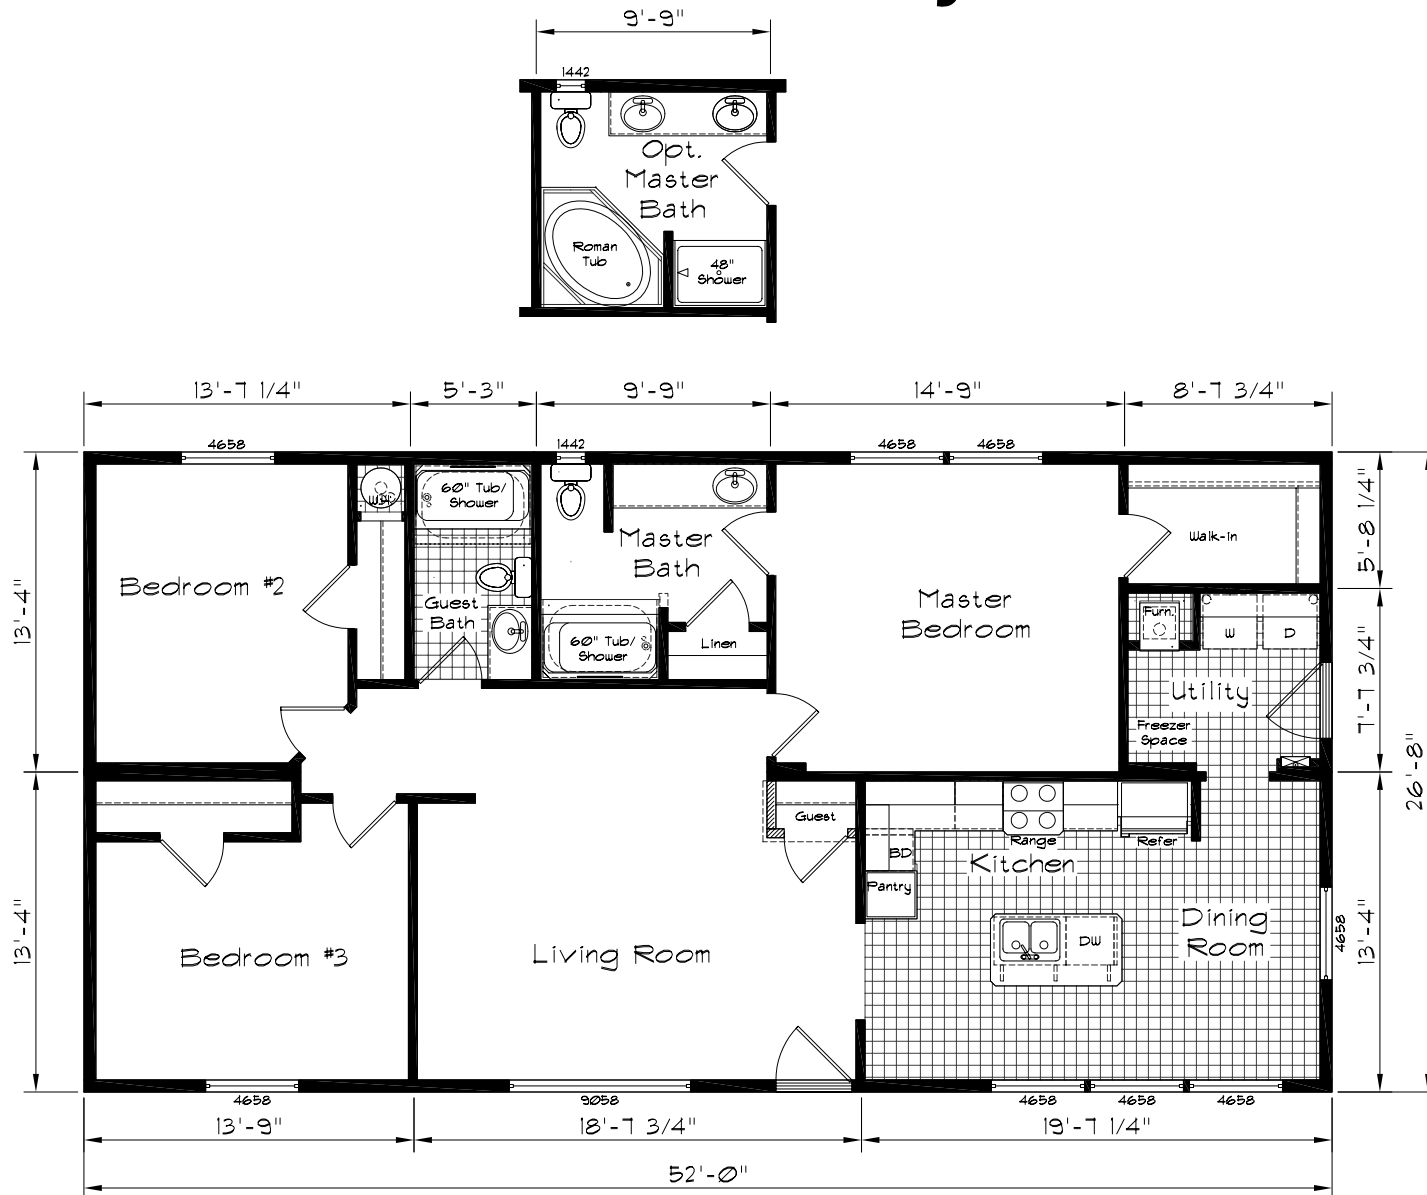

# Cedar Canyon

Model: 2005  
 3 Bedroom, 2 Bath  
 1387 Square Feet  
 Floor Size  
 52'-0" x 26'-8"