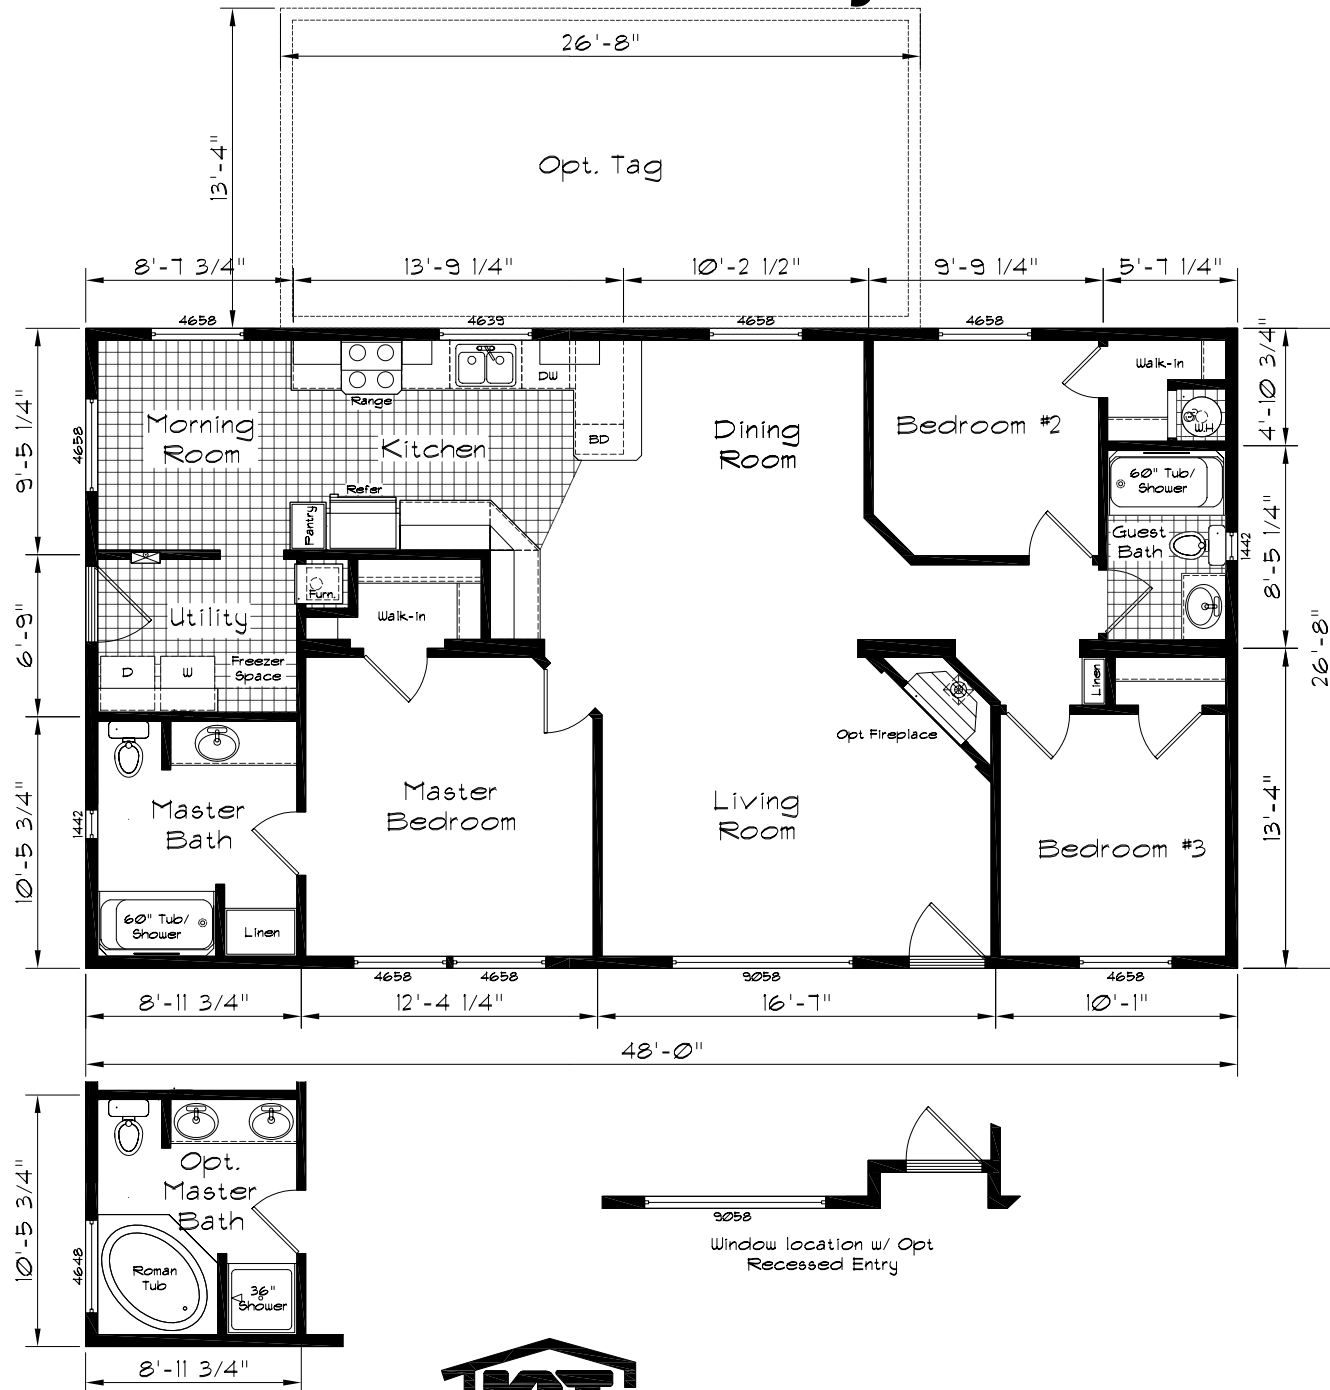

Cedar Canyon

Model: 2004
 3 Bedroom, 2 Bath
 1280 Square Feet
 Floor Size
 48'-0" x 26'-8"