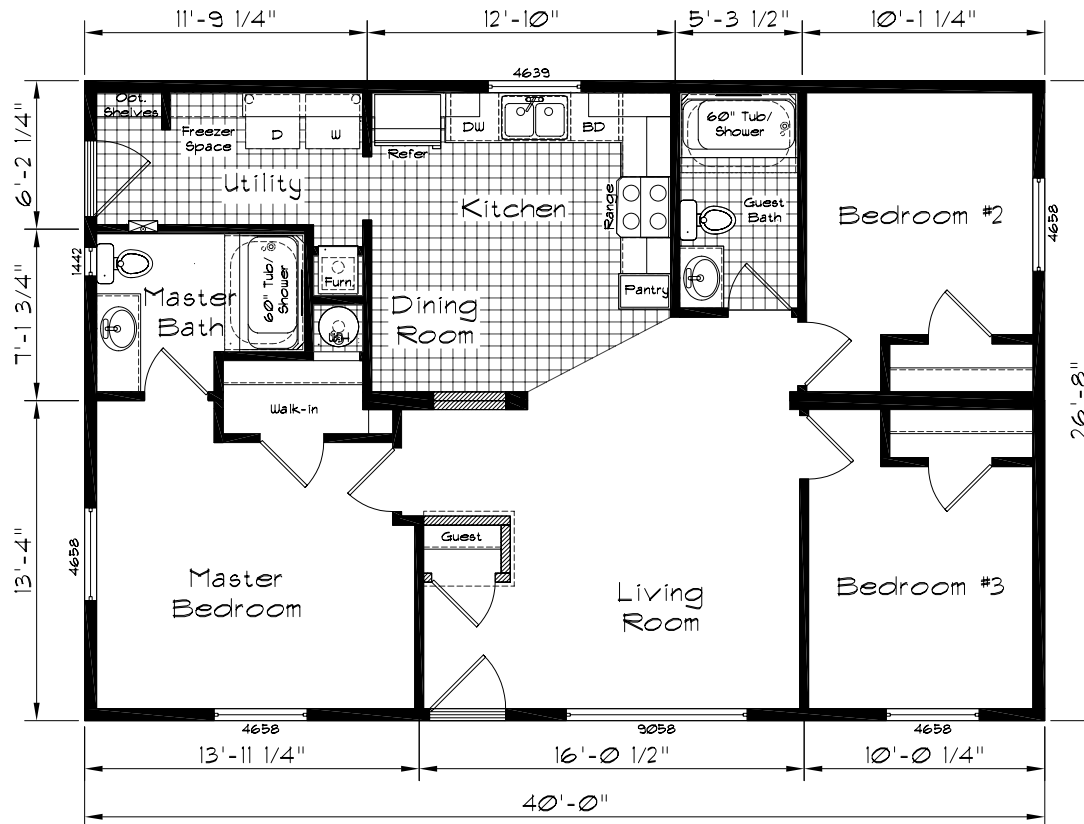

Cedar Canyon

Model: 2003
 3 Bedroom, 2 Bath
 1067 Square Feet
 Floor Size
 40'-0" x 26'-8"