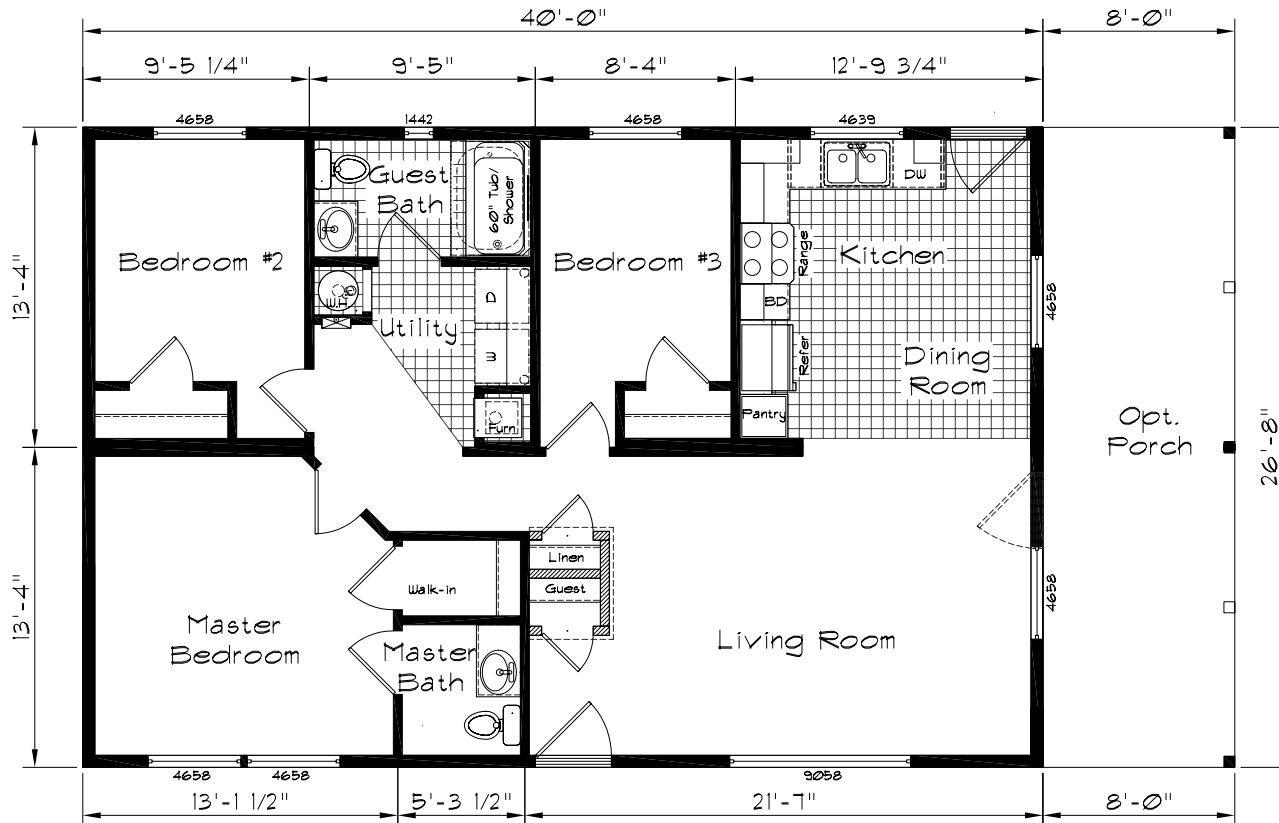

Cedar Canyon

Model: 2002
 3 Bedroom, 1.5 Bath
 1067 Square Feet
 Floor Size
 40'-0" x 26'-8"