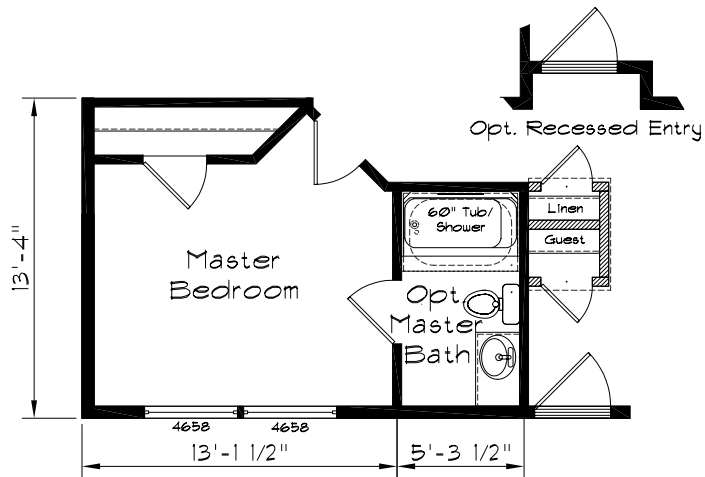

Cedar Canyon

Model: 2002
 3 Bedroom, 1.5 Bath
 1067 Square Feet
 Floor Size
 40'-0" x 26'-8"