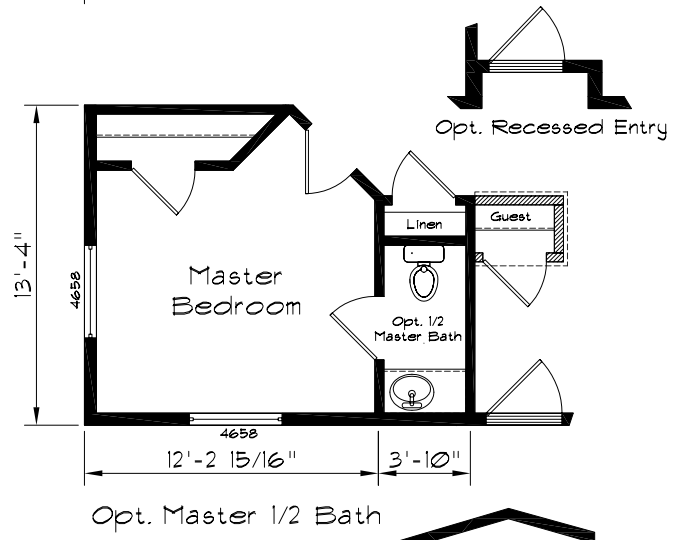

# Cedar Canyon

Model: 2001  
 2 Bedroom, 1 Bath  
 1014 Square Feet  
 Floor Size  
 38'-0" x 26'-8"