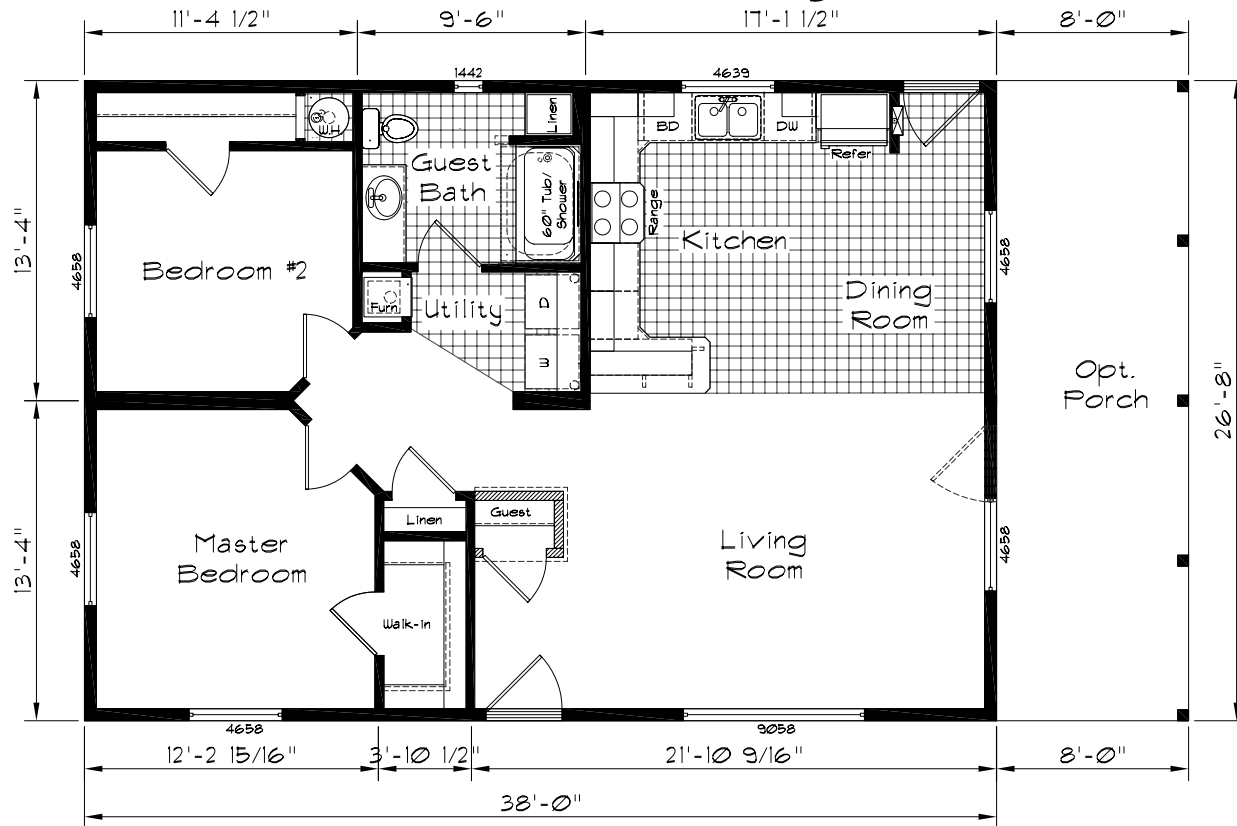

# Cedar Canyon

Model: 2001  
 2 Bedroom, 1 Bath  
 1014 Square Feet  
 Floor Size  
 38'-0" x 26'-8"