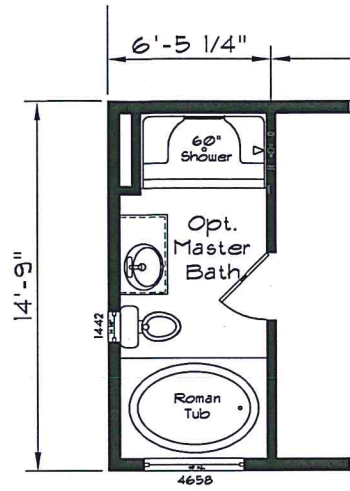

Cedar Canyon

Model: 2082-LS
 2 Bedroom, 2 Bath
 984 Square Feet
 Actual Floor Size
 66'-8" x 14'-9"