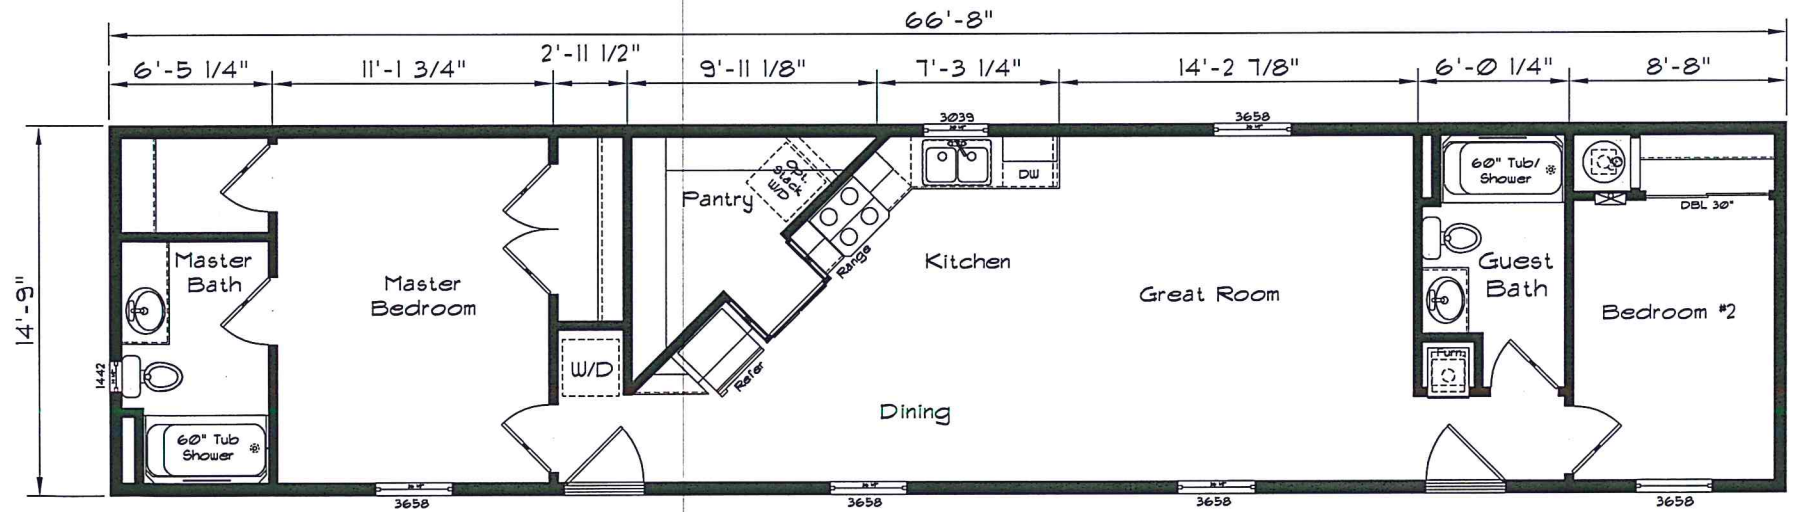

Cedar Canyon

Model: 2082-LS
 2 Bedroom, 2 Bath
 984 Square Feet
 Actual Floor Size
 66'-8" x 14'-9"