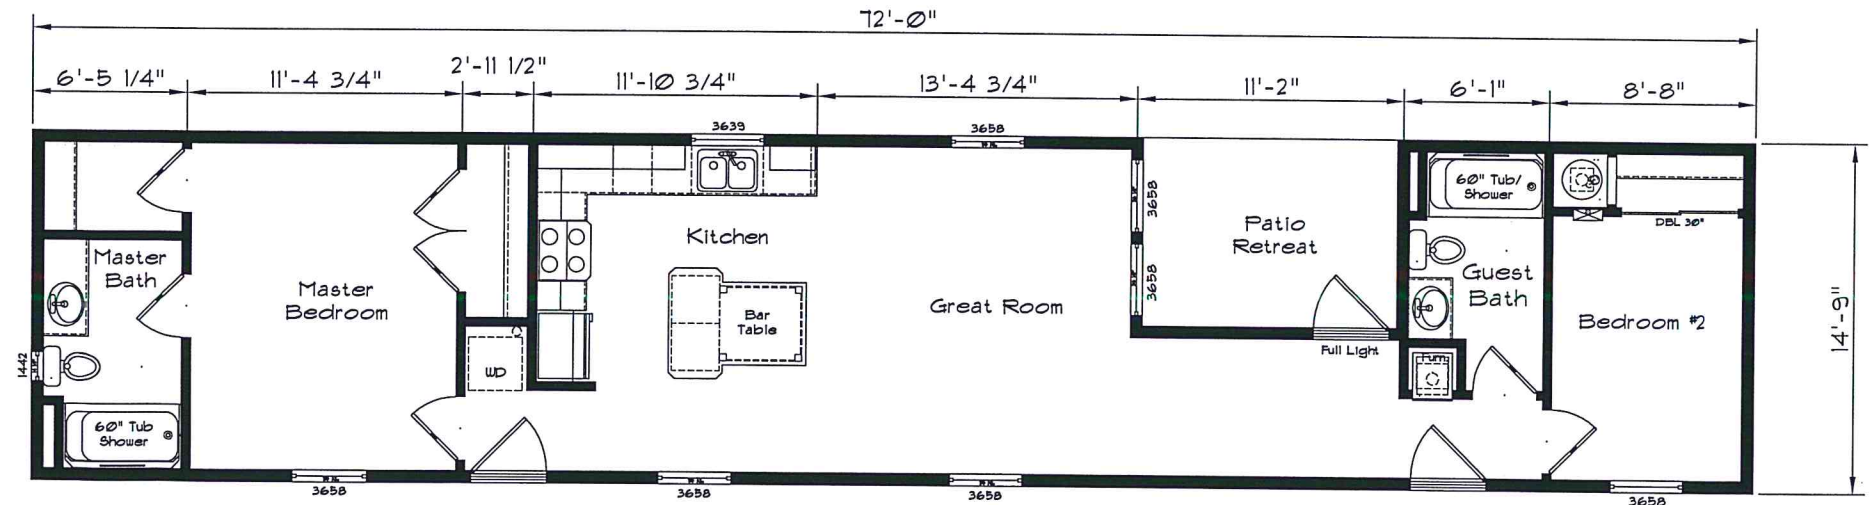

Cedar Canyon

Model: 2081-LS
 2 Bedroom, 2 Bath
 1062 Square Feet
 Actual Floor Size
 72'-0" x 14'-9"