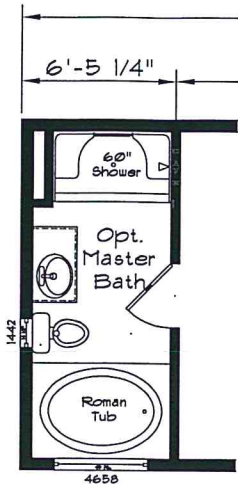

Cedar Canyon

Model: 2081-LS
 2 Bedroom, 2 Bath
 1062 Square Feet
 Actual Floor Size
 72'-0" x 14'-9"