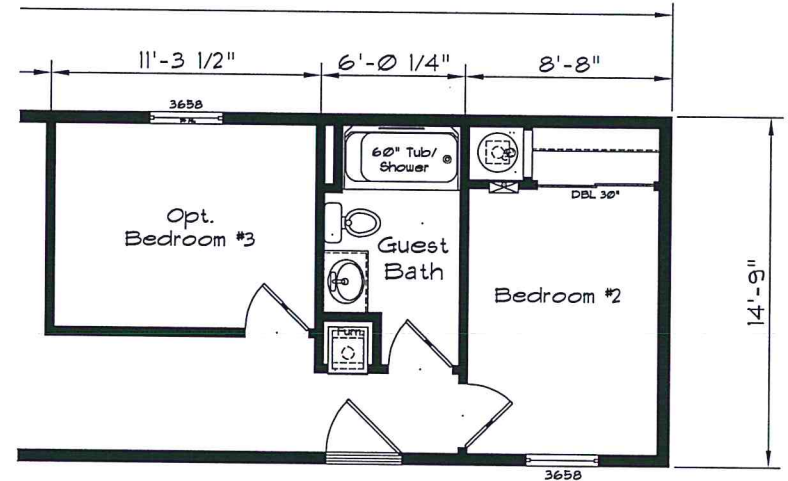

Cedar Canyon

Model: 2081-LS
 2 Bedroom, 2 Bath
 1062 Square Feet
 Actual Floor Size
 72'-0" x 14'-9"