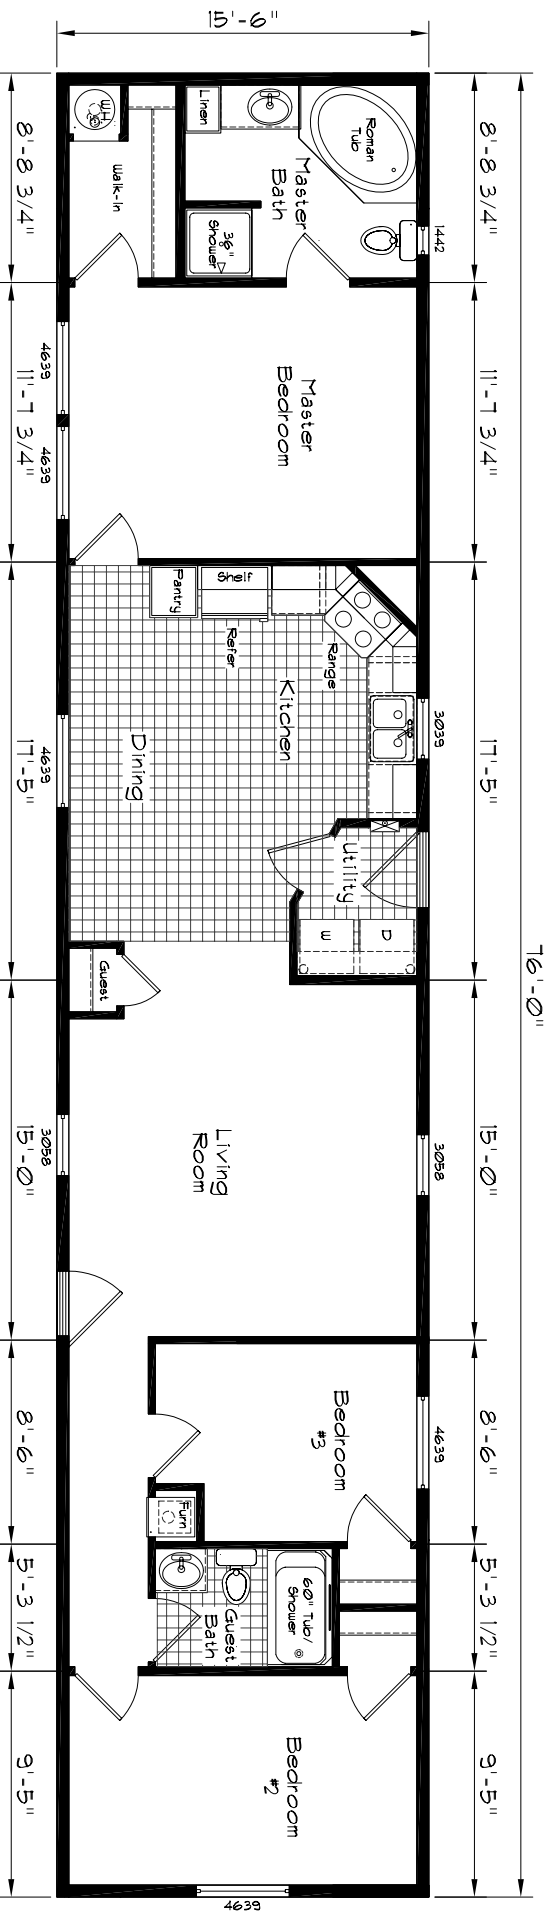

Cedar Canyon

Model: 2052 LS
 3 Bedroom, 2 Bath
 1178 Square Feet
 Floor Size
 76'-0" x 91'-5"