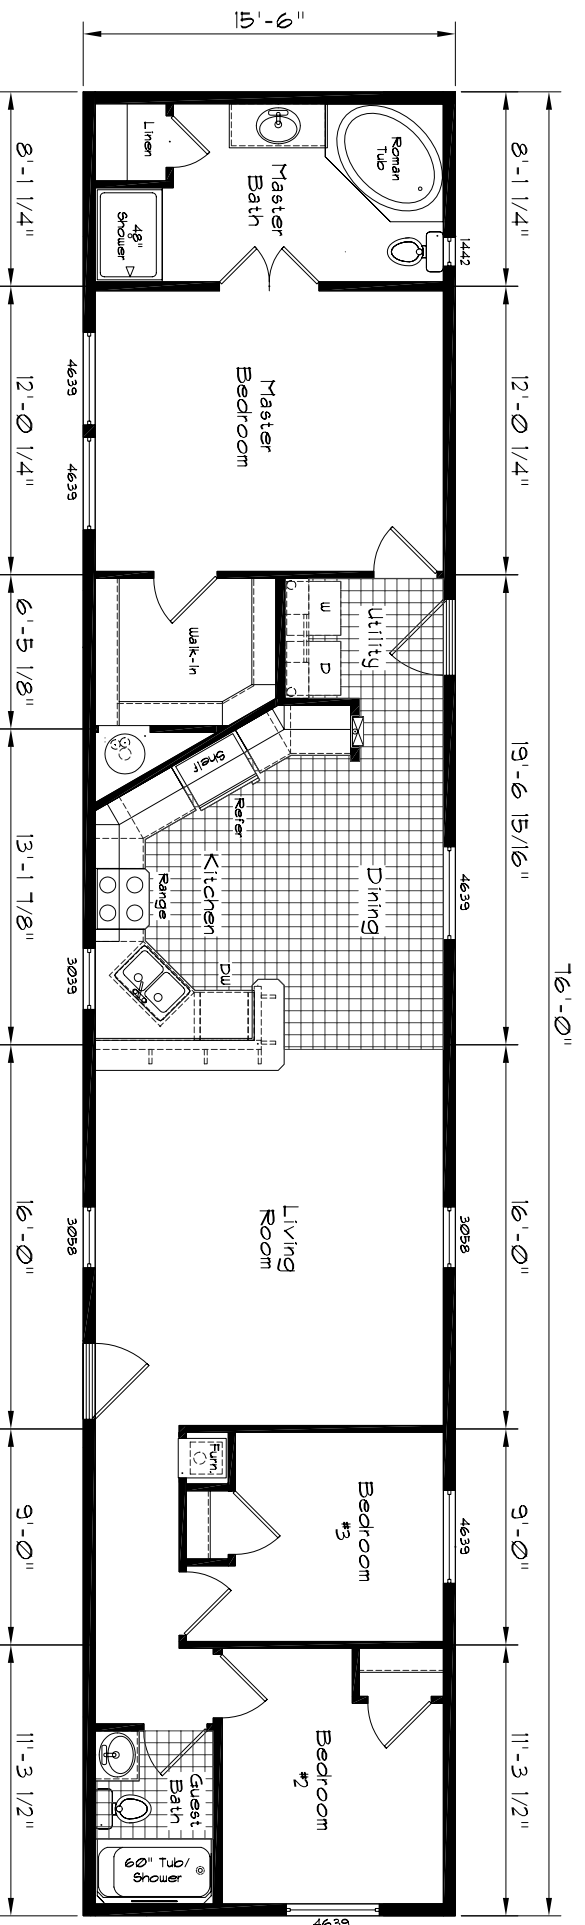

# Cedar Canyon

Model: 2051 LS  
 3 Bedroom, 2 Bath  
 1178 Square Feet  
 Floor Size  
 16'-0" x 15'-6"

KHBW 1/6/11