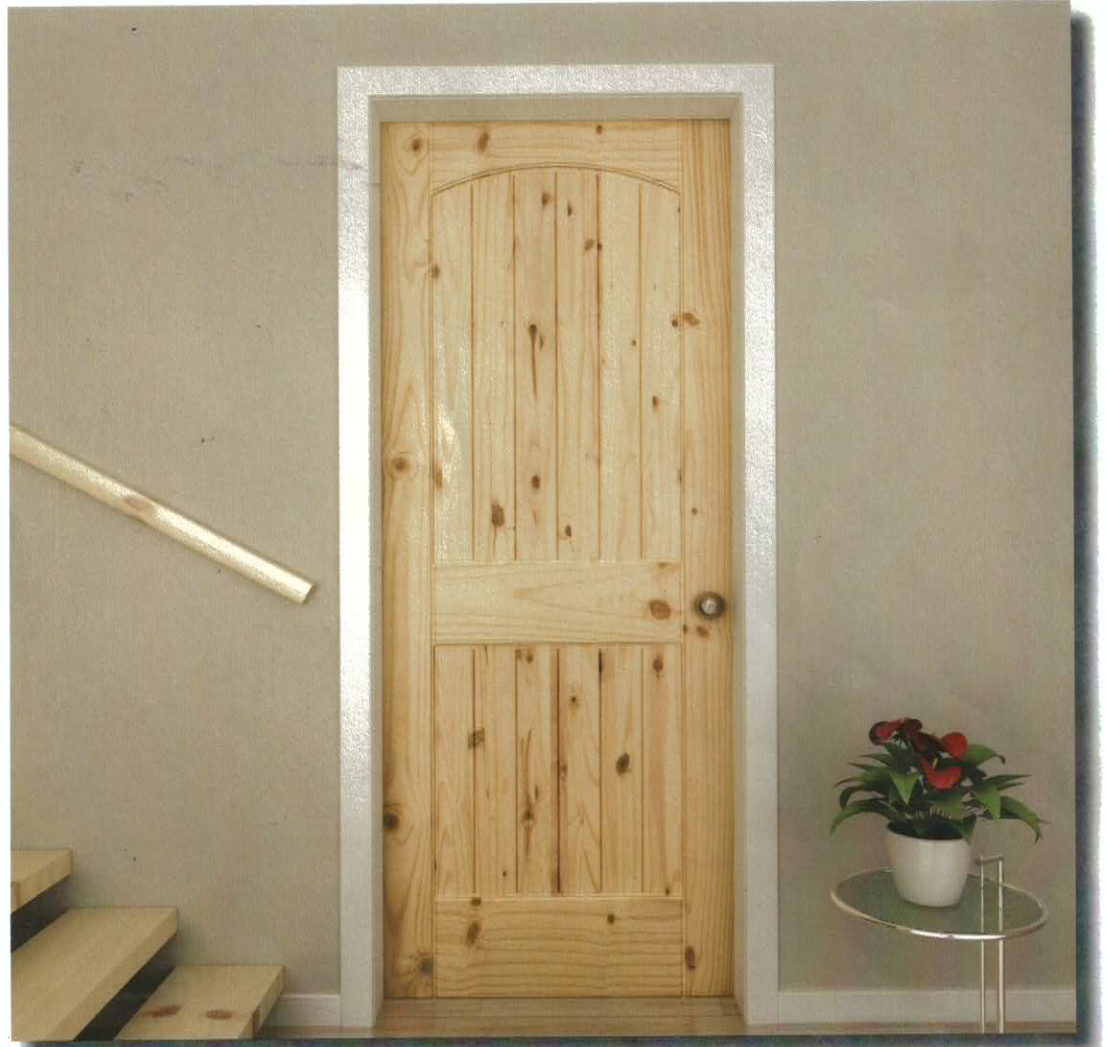

KNOTTY PINE WOOD DOORS

Brown

Red

Grey

Enhance the look of your home with beautiful Knotty Pine Wood Doors. Built with quality and character in mind, the variations, knots and mineral streaks are sure to give your home a unique and elegant look.

Available in the following stains: Clear (shown above), Brown, Red and Grey